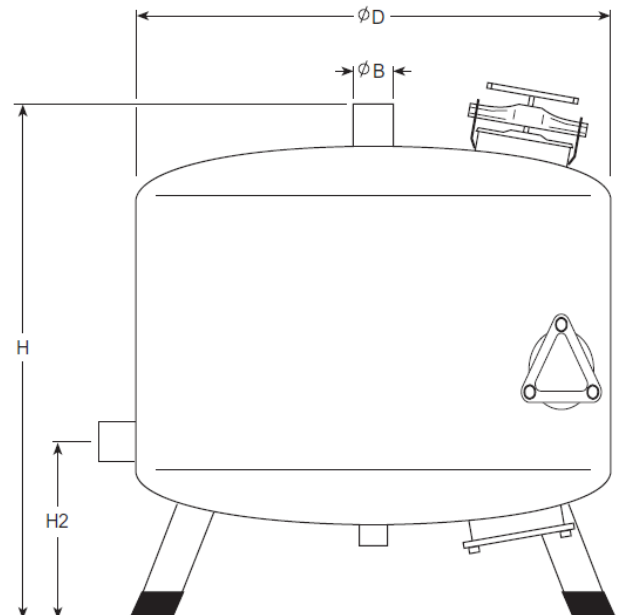

Single filter mounted on skid

Two filters mounted on skid

NOTES

- Shipping of individual filters (not skid-mounted) will be carried out as before (pair of filters installed one on each other). Following the change, filters can be shipped in pairs only in HIGH CUBE containers.
- Installation dimensions are different than the previous models' (It is not possible to install two types of old and new filters in the same system).
- Previous models are available to customers who wish to order the previous version.
- The prices of the new version will remain the same as the previous version.

Dimensions of New Version

| Model | ØD (inch) | ØB (inch) | H (mm) | H2 (mm) |
|-------|-----------|-----------|--------|---------|
| 4303A | 30" | 3" | 1115 | 320 |
| 4363A | 36" | 3" | 1130 | 320 |
| 4484A | 48" | 4" | 1175 | 350 |
| 4604A | 60" | 4" | 1470 | 510 |

Note: Dimensions H and H2 vary in the case of filters installed on skids.

Dimensions of Previous Version

| Model | ØD (inch) | ØB (inch) | H (mm) | H2 (mm) |
|-----------------|-----------|-----------|--------|---------|
| 4303 | 30" | 3" | 1080 | 270 |
| 4363 | 36" | 3" | 1100 | 270 |
| 4484 | 48" | 4" | 1100 | 270 |
| 4604 | 60" | 4" | 1330 | 400 |