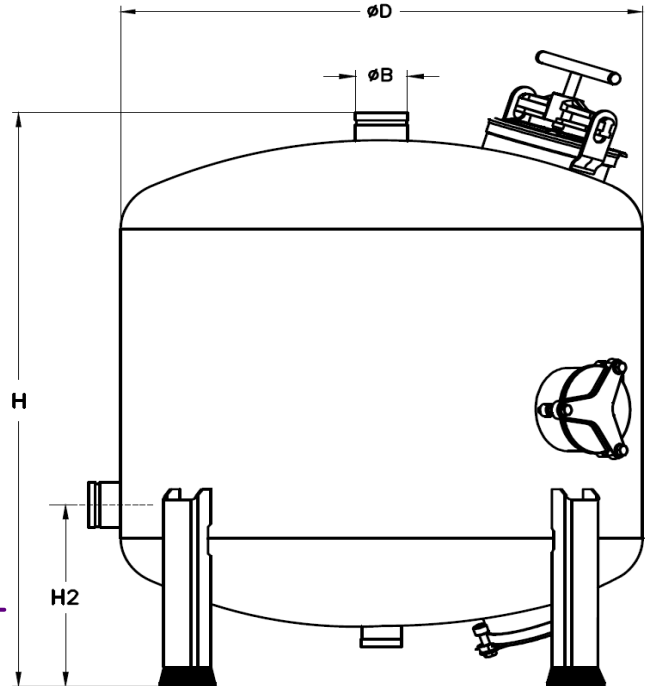

Improvements | Changes

- Increased volume of the filtration area (increased filtration depth) and increased media quantity.
- Change in the position of the filtered water outlet.
- Changing the filter's legs, including an option for installation on a designated skid.
- The improved models allow for skid-mounted filters as individual modular unit (one filter) and double modular unit (two filters) for assembling a complete array flexibly and easily; as well as simplicity in modification and future extension of arrays.
- The new model numbers: 4303A ,4363A ,4484A ,4604A

Single filter mounted on skid

Two filters mounted on skid

NOTES

- Shipping of individual filters (not skid-mounted) will be carried out as before (pair of filters installed one on each other). Following the change, filters can be shipped in pairs only in HIGH CUBE containers.
- Installation dimensions are different than the previous models' (It is not possible to install two types of old and new filters in the same system).
- Previous models are available to customers who wish to order the previous version.
- The prices of the new version will remain the same as the previous version.

Dimensions of New Version

| Model | ØD (inch) | ØB (inch) | H (mm) | H2 (mm) |
|-------|-----------|-----------|--------|---------|
| 4303A | 30" | 3" | 1115 | 320 |
| 4363A | 36" | 3" | 1130 | 320 |
| 4484A | 48" | 4" | 1175 | 350 |
| 4604A | 60" | 4" | 1470 | 510 |

Note: Dimensions H and H2 vary in the case of filters installed on skids.

Dimensions of Previous Version

| Model | ØD (inch) | ØB (inch) | H (mm) | H2 (mm) |
|-----------------|-----------|-----------|--------|---------|
| 4303 | 30" | 3" | 1080 | 270 |
| 4363 | 36" | 3" | 1100 | 270 |
| 4484 | 48" | 4" | 1100 | 270 |
| 4604 | 60" | 4" | 1330 | 400 |